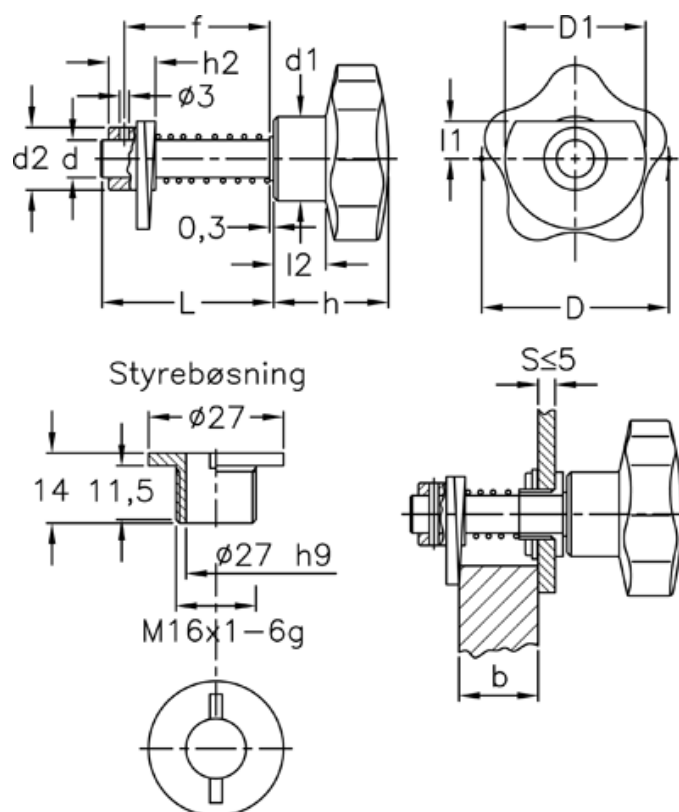

Article number: 2310068476

Description: E+G Latch-type knob
VCK.362/60-3+G-S-INOX

Measures

D = 60

d = 12

D1 = 45

d1 = 27

d2 = 20

f = S + b + 11 mm

h = 37

h2 = 15

Hole size = 16 H9

L = 64

l1 = 12

l2 = 17

S+b door thickness S=5 mm = 30-46,5